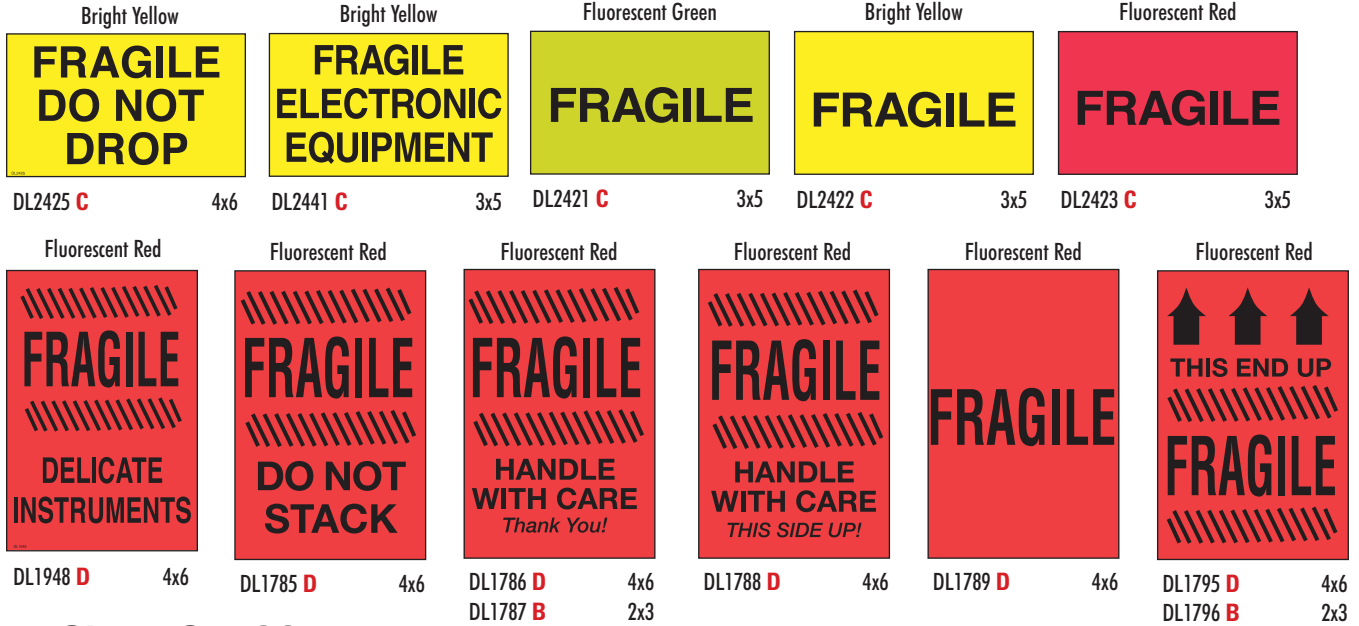

FRAGILE LABELS

FRAGILE - GLASS