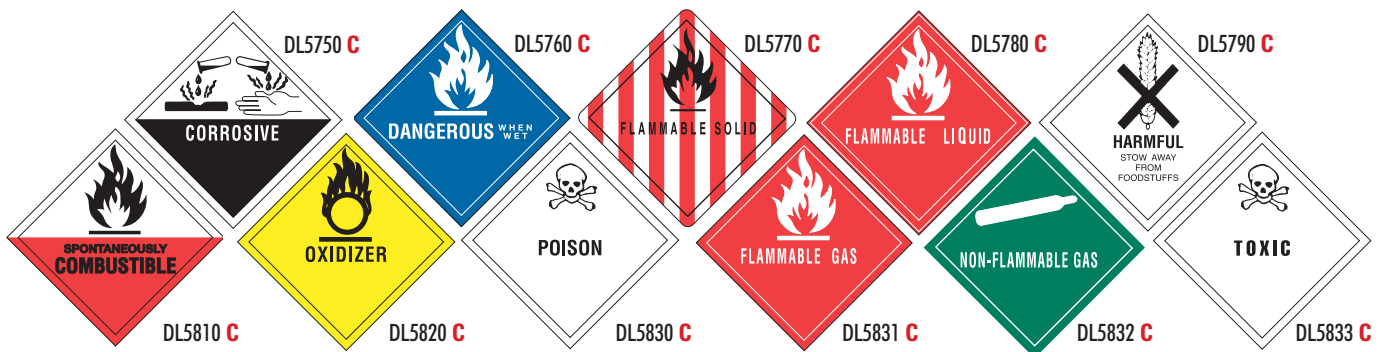

SUBSIDIARY RISK - 4" x 4"