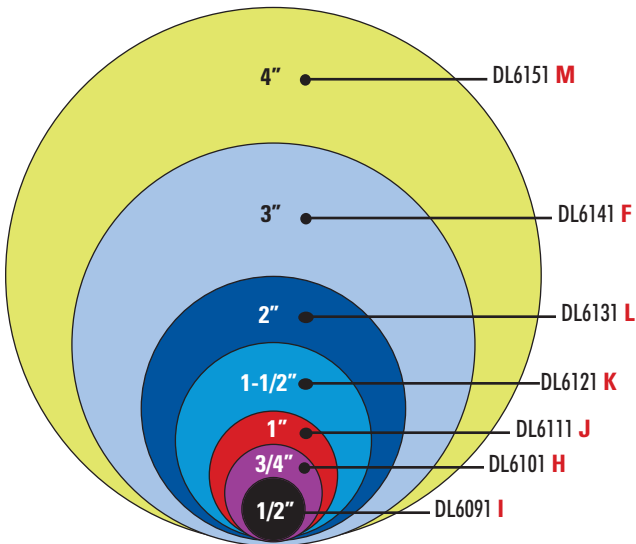

DOT LABELS

OXIDIZER

DL516P-1 **D** Oxidizing Solid, N.O.S. UN1479
DL516P-B **D** Blank Tab
CPL516P **D** Custom Printed Tab
(plus plate charge)

FLAMMABLE GAS

DL507P-1 **D** Compressed Gases, Flammable, N.O.S. UN1954
DL507P-B **D** Blank Tab
CPL507P **D** Custom Printed Tab
(plus plate charge)

NON-FLAMMABLE GAS

DL510P-1 **D** Compressed Gases, N.O.S. UN1956
DL510P-3 **D** Articles, Pressurized, Pneumatic UN3164
DL510P-B **D** Blank Tab
CPL510P **D** Custom Printed Tab
(plus plate charge)

BLANK LABELS

CIRCLES & RECTANGLES