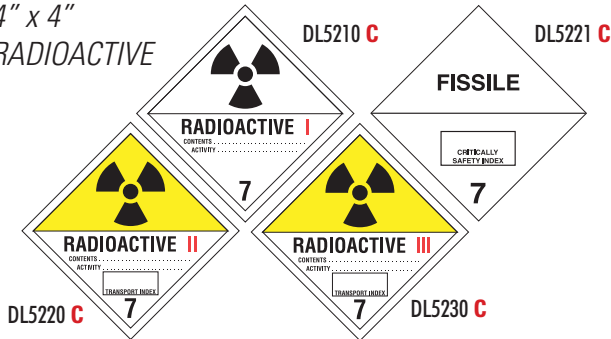

4" x 4"
OXIDIZER AND
ORGANIC
PEROXIDE

HAZARD - CLASS 6

4" x 4"
POISONOUS AND
INFECTIOUS
SUBSTANCES

**INHALATION
HAZARD**

DL5202 B 50mm x 21mm

HAZARD - CLASS 7

4" x 4"
RADIOACTIVE

HAZARD - CLASS 8