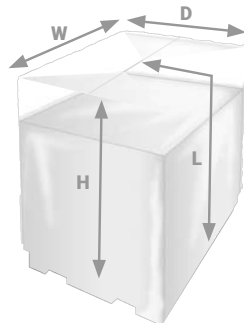

**2 MIL STOCK COVERS BLACK**

ITEM	W x D x L	CNT	WT
10880*	50 X 42 X 69	65	53
10890*	51 X 49 X 73	55	51
10892*	51 X 49 X 85	50	54
10894*	51 X 49 X 97	45	56

**3 MIL STOCK COVERS BLACK OPAQUE**

ITEM	W x D x L	CNT	WT
10910*	51 X 49 X 73	40	55
10912*	51 X 49 X 85	35	56
10914*	51 X 49 X 97	30	55

BUILD ANY SIZE: Mil: 1.5–6 Width: 32"–133" Length: 48"–132"  
 MORE OPTIONS: Printing, Venting, Packaging Details

BUILD ANY SIZE: Mil: 1.5–6 Width: 32"–133" Length: 48"–132"  
 MORE OPTIONS: Materials, Film Color, Printing, Venting, Packaging Details

**MEASURE UP** for a bag size closest to your needs

**Gusseted Bag – Pallet Cover**

WIDTH = wider side  
 DEPTH = shorter side  
 HEIGHT = height of block or container

1. Cover Width = Pallet Width + 2"
2. Cover Depth = Pallet Depth + 2"
3. Cover Length = Pallet Height + 1/2 Pallet Depth

**Example: Pallet Size: 40" W x 36" D x 50" L**  
**Cover Size: 42" W x 38" D x 68" L**

**Gusseted Bag – Gaylord Liner**

WIDTH = wider side  
 DEPTH = shorter side  
 HEIGHT = height of block or container